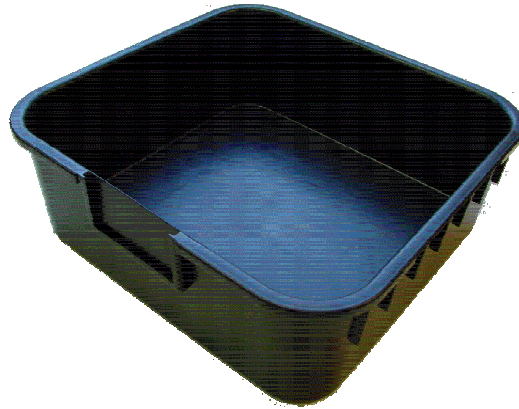

HEAVY DUTY PLASTIC TRAY

Rigid strong durable heavy duty plastic storage tray

Overall Size: 115mm tall, 350mm long, 360mm wide.

- Injection moulded from tough durable black Polypropylene.
 - Strengthened Ribbed construction
 - Stackable when empty.
- Easy Labeling: Card/label slot in front (95mm x 45mm)
 - 10 litre capacity
 - 745gms per unit weight.