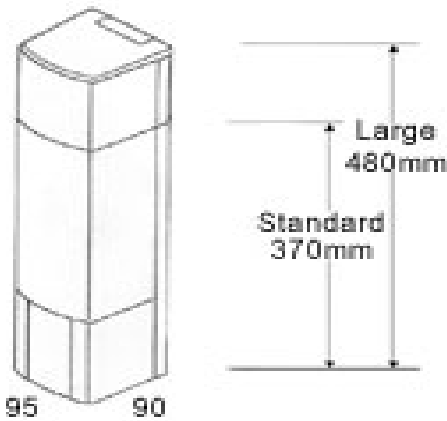

SMART CUP DISPENSER

The modern multi-size cup dispenser is specially designed for attachment adjacent too,; **Water Coolers, Coffee Machines, and All Other Beverage Dispensers.**

The mid section of the dispenser is made from a tough, translucent plastic which allows the cup level to be seen from a distance.

The **SMARTCUP** will take all cup types, paper, foam or plastic from 115ml up to 285ml and some 340ml cups. Note rim details below. Turning a simple dial at the back changes the cup size.

SMARTCUP provides a hygienic storage solution, protecting against contamination by dust, poor handling or unclean surfaces. The stylish cabinet features a flush fitting hinged lid that opens right back for easy refilling. Cups are kept cleaner, in the fully enclosed **UNICUP** dispenser.

Improve customer service and improve reorder sales of cups and drink products! Mount to walls and panels with adhesive foam pads or screws. Suitable for back and side mounting.

- || Stylish
- || See-through
- || Adjustable
- || Foam, paper or plastic cups
- || Hygienic
- || Wall or side mount